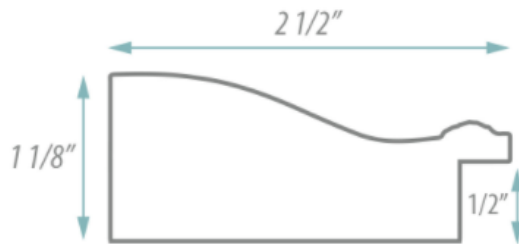

SPECIFICATION SHEET

FRAMED MIRROR

MODEL#: FM 80605-18X30

FRAMED MIRRORS COLLECTION

FEATURES:

- ONE 18X30" HIGH RESOLUTION SILVER PLATE GLASS MIRROR SIZE W/ DECORATIVE FRAME.
- "WALL HUGGER" HANGER FOR MOUNTING INCLUDED.
- STANDARD MOUNTING STYLE IS VERTICAL. FOR HORIZONTAL, PLEASE SPECIFY WHEN ORDERING.
- PACKED IN FOUR WALL (FOLDED DOUBLE WALL) CORRUGATION.
- STYLE: TRANSITIONAL
- COLOR: BRONZE/GOLD
- FINISH: LEAF/FOIL

MIRROR FINISHES:

- FLAT POLISHED EDGE
- BEVELED EDGE

OVERALL SIZE DIMENSION: 23" WIDE X 35" HIGH X 1 1/8" DEEP