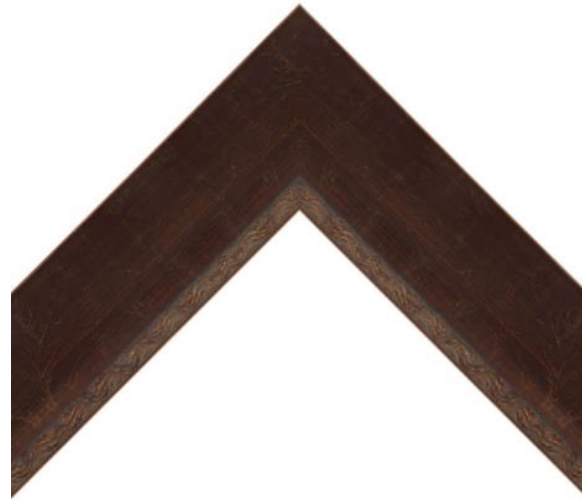

SPECIFICATION SHEET

FRAMED MIRROR

MODEL#: FM 80605-18X30

FRAMED MIRRORS COLLECTION

FEATURES:

- ONE 18X30" HIGH RESOLUTION SILVER PLATE GLASS MIRROR SIZE W/ DECORATIVE FRAME.
- "WALL HUGGER" HANGER FOR MOUNTING INCLUDED.
- STANDARD MOUNTING STYLE IS VERTICAL. FOR HORIZONTAL, PLEASE SPECIFY WHEN ORDERING.
- PACKED IN FOUR WALL (FOLDED DOUBLE WALL) CORRUGATION.
- STYLE: TRANSITIONAL
- COLOR: BRONZE/GOLD
- FINISH: LEAF/FOIL

MIRROR FINISHES:

- FLAT POLISHED EDGE
- BEVELED EDGE

OVERALL SIZE DIMENSION: 23" WIDE X 35" HIGH X 1 1/8" DEEP